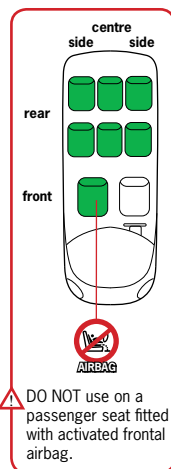

CAR				APPROVED SEATS		
Manufacturer	Model	Doors	First year of production	front	rear	
					side	centre
Ford	C max		2003		OK	
	Focus		2004		OK	
	Tourneo Connect		2003			OK
Honda	Civic		2000		OK	
	Accord	4	2003		OK	
	Accord Estate		2003		OK	
	CR-V		2002		OK	
	FR-V		2004		OK	
	Jazz		2001		OK	
	Stream		2000		OK	
Hyundai	elantra	5	2002		OK	
	Accent	3	2002		OK	
	Accent	4	2002		OK	
	Coupe		2001		OK	
	Matrix	5	2002		OK	
	Sante Fe		2002		OK	
	Sonata		2001		OK	
	Tuscan		2004		OK	
	Terracan		2002		OK	
	Getz		2002		OK	
Jaguar	S Type		2002		OK	
	X Type		2005		OK	
Kia	XJ Type		2003		OK	
	Sorento		2002		OK	
	Carens		2002		OK	
	Magentis		2002		OK	
	Picanto		2004		OK	
Land Rover	Rio		2002		OK	
	Sedona		2004		OK	OK
	Discovery		2001		OK	
	Discovery		2004		OK	
	Range Rover		2002		OK	
Lexus	Range Rover Sport		2005		OK	
	IS200/300		2001		OK	
	RX 300		2003		OK	
Mazda	GS300/400		2000		OK	
	2		2004		OK	
	3		2003		OK	
	5		2005		OK	
	6		2002		OK	
	323		2001		OK	
Mercedes	MX5		2002	OK		
	RX8		2003		OK	
	A Class		2001		OK	
	A Class		2005		OK	
	B Class		2005		OK	
	C class saloon		2000		OK	
	C class touring		2001		OK	
	CL		2002		OK	
	CLK		2002		OK	
	E class saloon		2002		OK	
	E class Estate		2002		OK	
	M class		2001		OK	
	S class		2002		OK	
Mini (BMW)			all ISOfix models		OK	
Mitsubishi	Colt	5	2004		OK	
	Colt	3	2005		OK	
	Grandis		2004		OK	OK
	Lancer		2003		OK	
Nissan	Outlander	5	2003		OK	
	Micra	3	2000		OK	
	Micra	5	2000		OK	
	Almera		2000		OK	
	Pathfinder		2005		OK	OK
Opel	X-Trail		2001		OK	
	Primer		2002		OK	
	Agila		2002		OK	
	Astra estate		2004		OK	

BeSafe® Car list