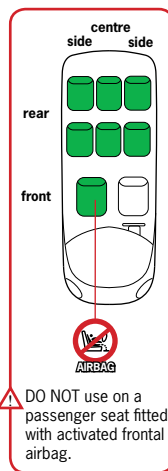

It will fit vehicles with positions approved as ISOFIX positions (as detailed in the vehicle handbook), depending on category of the child seat and of the fixture.

The mass group and the ISOFIX size class for which this device is intended is: A

The iZi Comfort X1 ISOFix is suitable for fixing into the seat positions of the cars listed below. Seat positions in other cars may also be suitable to accept this child restraint. In doubt, consult either the child restraint manufacturer or the retailer. For updated carlist see: www.besafe.eu.

CAR				APPROVED SEATS		
Manufacturer	Model	Doors	First year of production	front	rear	
					side	centre
Alfa Romeo	156 wagon		2003		OK	
Audi	A2		2000		OK	
	A3	3	2003	OK	OK	
	A3	5	2003	OK	OK	
	A3 sportback		2003	OK	OK	
	A4 cabriolet		2002	OK		
	A4 Avant		2000		OK	
	A4 Saloon		2004	OK		
	A4/S4 cabriolet		2002		OK	
	A6 Saloon, Avant		2004	OK	OK	
	A8		2002		OK	
BMW	1 serie		2005		OK	
	3 serie saloon		all ISOfix models		OK	
	3 serie touring		all ISOfix models		OK	
	3 serie compact		all ISOfix models		OK	
	3 serie convertible		all ISOfix models		OK	
	5 serie saloon		all ISOfix models		OK	
	5 serie touring		all ISOfix models		OK	
	mini		all ISOfix models		OK	
	X3		2004		OK	
	X5		2004		OK	
Chevrolet	Kalos		2002		OK	
	Lacetti		2004		OK	
	Matiz		2005		OK	
Chrysler	Voyager		2001		OK	
	PT cruiser		2000		OK	
	Jeep Cherokee		2002		OK	
Citroen	C1		2005		OK	
	C2		2004		OK	
	C3		2004		OK	
	C5 / C5 Break		2000		OK	
	C8		2003	OK	OK	OK
Daihatsu	Sirion		2005		OK	
Fiat	Stilo	3	2004		OK	
	Stilo	5	2004		OK	
	Stilo Multi Wagon		2004		OK	
	Ulysse		2004		OK