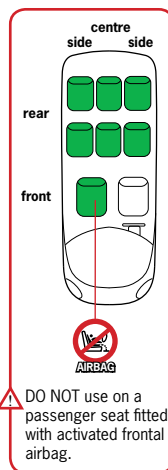

CAR				APPROVED SEATS		
Manufacturer	Model	Doors	First year of production	front	rear	
					side	centre
	Astra		2004		OK	
	Astra		2005		OK	
	Astra SW		2005		OK	
	Corsa		2000		OK	
	Corsa		2001		OK	
	Corsa		2005		OK	
	Meriva		2005	OK	OK	
	Meriva	5	2002	OK	OK	
	Signum		2002		OK	
	Vectra		2005		OK	
	Vectra Estate		2003		OK	
	Vectra	5	2002		OK	
	Zafira		2005		OK	
	Zafira		2004		OK	
	Zafira		2003		OK	
	Zafira b		2005		OK	
Peugot	107		2005		OK	
	206		1998		OK	
	206		2000	OK	OK	
	206SW		2002	OK	OK	
	307		2001		OK	
	307		2005		OK	
	307 Estate		2002		OK	
	307SW		2003		OK	
	307SW		2004		OK	
	307SW		2005		OK	
	307cc		2003		OK	
	307		2004		OK	
	407		2004		OK	
	407SW		2005		OK	
	407SW		2004		OK	
	807		2004		OK	OK
	1007		2005		OK	
Porsche	Cayenne		2003		OK	
Renault	Twingo	3	2005	OK	OK	
	Clio		2001		OK	
	Clio	3	1998	OK	OK	
	Clio	5	1998	OK	OK	
	Clio III		2005	OK	OK	
	Laguna II		2001		OK	
	Laguna	5	2005	OK	OK	
	Megane	3	2002	OK	OK	
	Megane	5	2002	OK	OK	
	Megane		2003		OK	
	Megane		2005		OK	
	Megane		2004		OK	
	Megane Grandtour		2004		OK	
	Megane Break		1999	OK	OK	
	Megane Scenic		2005		OK	
	Megane Scenic		2004	OK	OK	
	Megane Scenic	5	2006		OK	
	Espace		2005		OK	
	Espace		2000		OK	
	Kangoo		1999			OK
	Modus		2004	OK	OK	
Saab	93	4	all ISOfix models		OK	
	93 convertible		all ISOfix models		OK	
	93 Aero		all ISOfix models		OK	
	93 Estate		all ISOfix models		OK	
	95 Aero		all ISOfix models		OK	
	95 estate		all ISOfix models		OK	
	95 saloon		all ISOfix models		OK	
Seat	Alhambra		1998		OK	
	Altea		2004		OK	
	Arosa		1998		OK	
	Cordoba & Varia		1999		OK	
	Ibiza	3	2004		OK	
	Ibiza	5	2004		OK	

BeSafe®
Car list